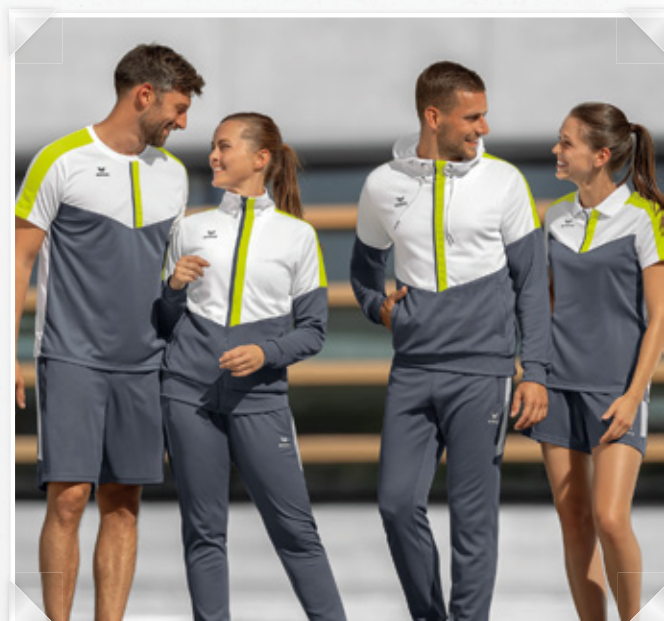

SQUAD

ESSENTIAL TEAM

LEICHTATHLETIK/
RUNNING

EVO STAR

LIGA STAR

CHANGE by erima

SIX WINGS

SQUAD